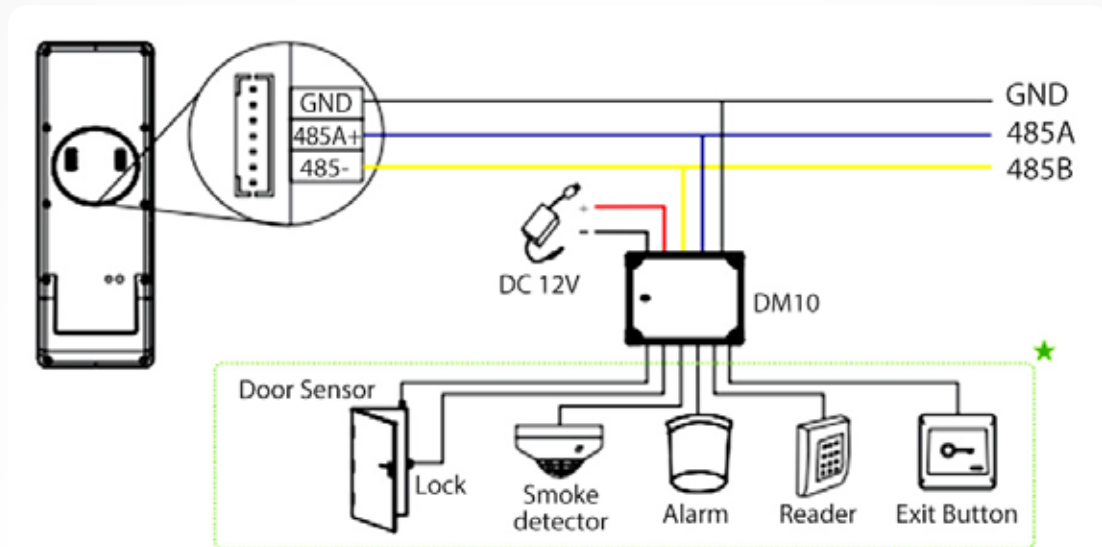

Face Verification

Fingerprint Verification

Card Verification

Built-in 4G

Built-in WiFi

bluetooth 4.0

TCP/IP

empeo certified

Working Application

Specification

Model	FCA-4500
CPU	Quad-core, 1.5GHz
Android Version	Android 8.1
Memory	RAM 2GB / ROM 16GB
Camera	2MP Dual Camera
Verification Mode	Facial / Card / Finger print
Face Template	6,000
Finger Capacity	6,000
Card Capacity	6,000
Transaction	1,000,000
Wi-Fi	2.4GHz, 5GHz
Bluetooth	4.0
Functions	Access control, Wiegand IN, Door Sensor, Lock, Alarm, Reader, Exit Button
Communication	4G, Wi-Fi, Bluetooth, TCP/IP
4G Wireless Broadband	GSM: 850 / 900 / 1800 / 1900
	WCDMA: 850 / 900 / 1700 1900 2100
	TDD-L TE: B38 / B40 / B41 M
	FDD-LTE: B1 / B2 / B3 / B4 / BS / B7 / B8 / B12 / B17 / B20 / B28A / B28B
Microphone	Clear Low Noise Audio Pickup within 1 cm
Working Temperature	-10 to 50°C
Working Humidity	20%- 80%
Dimensions (W*H*D)	205.33 * 74 * 17.7 mm